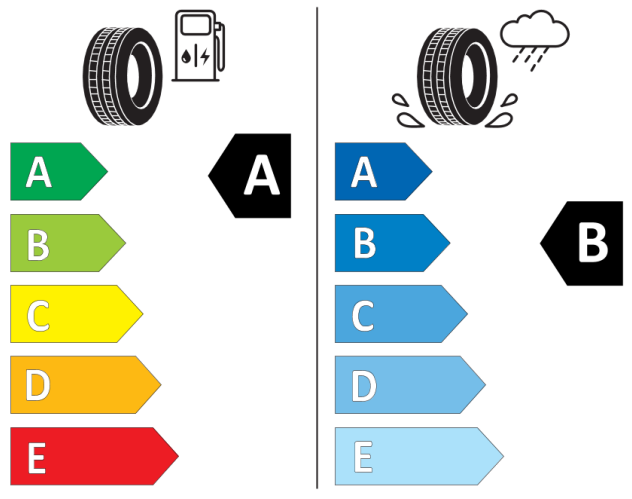

GOODYEAR

546793

205/60R16 92 V

C1